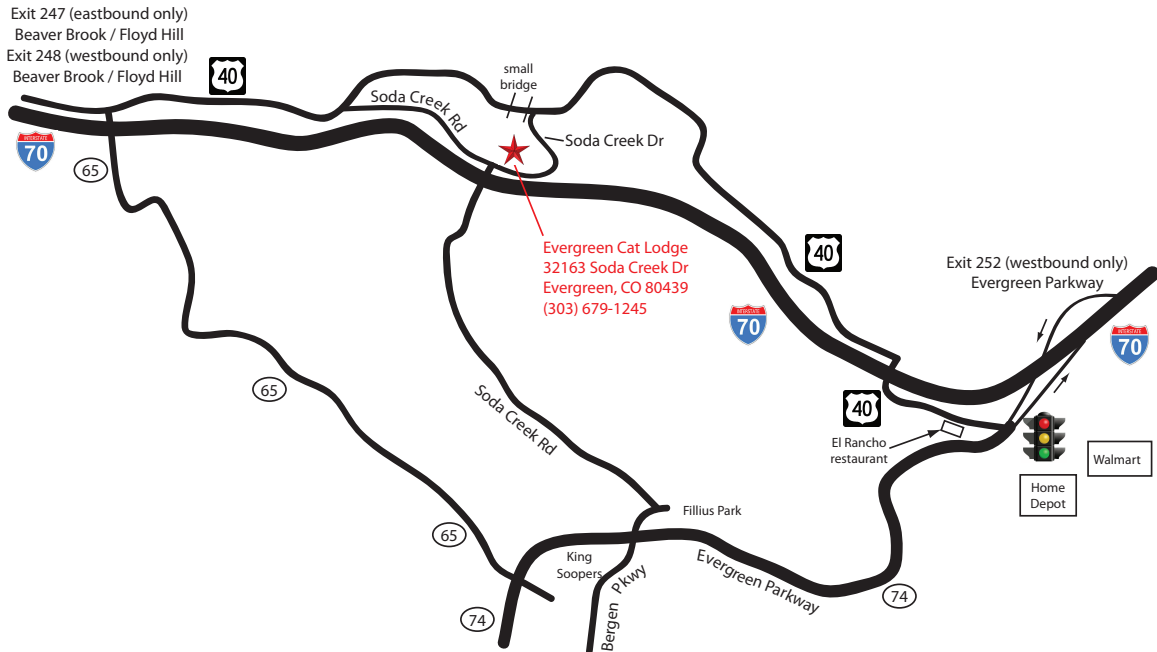

Evergreen Cat Lodge
32163 Soda Creek Dr
Evergreen, CO 80439
(303) 679-1245

From Idaho Springs

I-70 east to
Exit 247 Floyd Hill
Turn left over I-70, then
Turn Right onto U.S. 40
Follow U.S. 40 approx. 1.8 mi
Turn Right on Soda Creek Rd
Becomes Soda Creek Dr

From Denver

I-70 west to
Exit 252 Evergreen Parkway
Turn Right on U.S. 40 (@ light)
Follow U.S. 40 approx. 2mi
Turn Left on Soda Creek Dr
(just before small bridge)